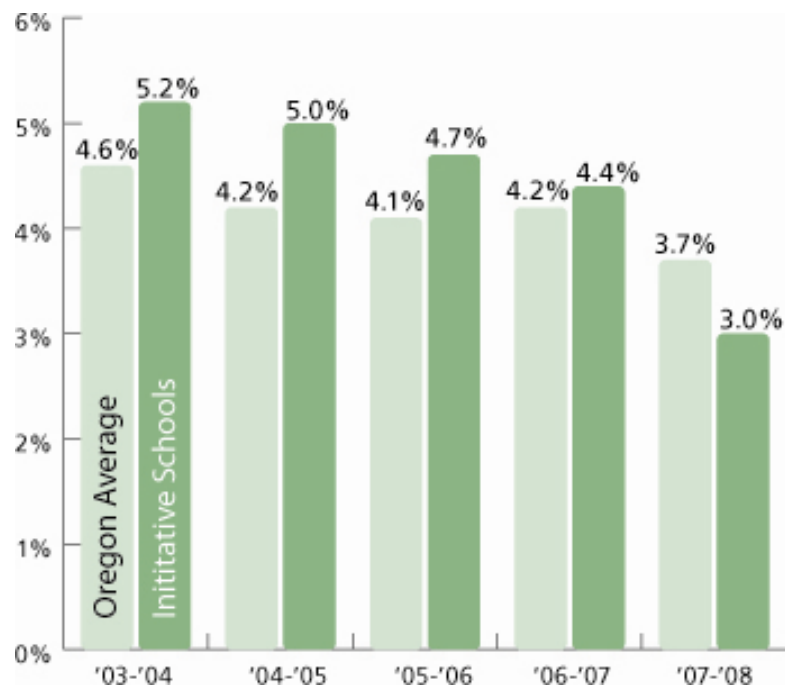

OREGON Small Schools INITIATIVE

DROPOUT RATES Five-year trend

Source: Oregon Department of Education

A project of E3: Employers for Education Excellence with the generous support of the Bill & Melinda Gates Foundation and Meyer Memorial Trust